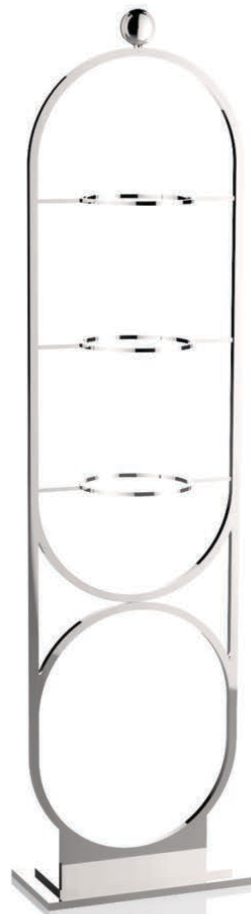

3 Art Deco Milk/Cream Jug
Finish: Silverplated
Code: 5008F
Size: 15cl, 25cl

7 Chased Sugar Bowl

Finish: Silverplated

Code: 500851EB

Size: 16cm(L) 8cm(W)

8 Art Deco Floor Standing Tea Stand

Finish: Silverplated

Code: 9114F

Size: 109cm(H) 27cm(W)

1 Flared Tea Cup

Finish: Bone China

Code: 2001H020

2 Flared Tea Saucer

Finish: Bone China

Code: 2001S110

3 Deep Coupe Plate

Finish: Bone China

Code: 21C32D

Size: 22.5cm, 17.5cm

Why not take advantage of our bespoke china decoration, as shown on 20-21 featuring our Flared Bone China Range and personalised hotel design.