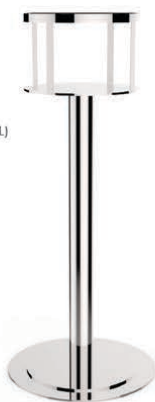

1. **6** Pedestal Wine Stand
   Finish: Silverplated
   Code: 903051
   Size: 76cm(H)